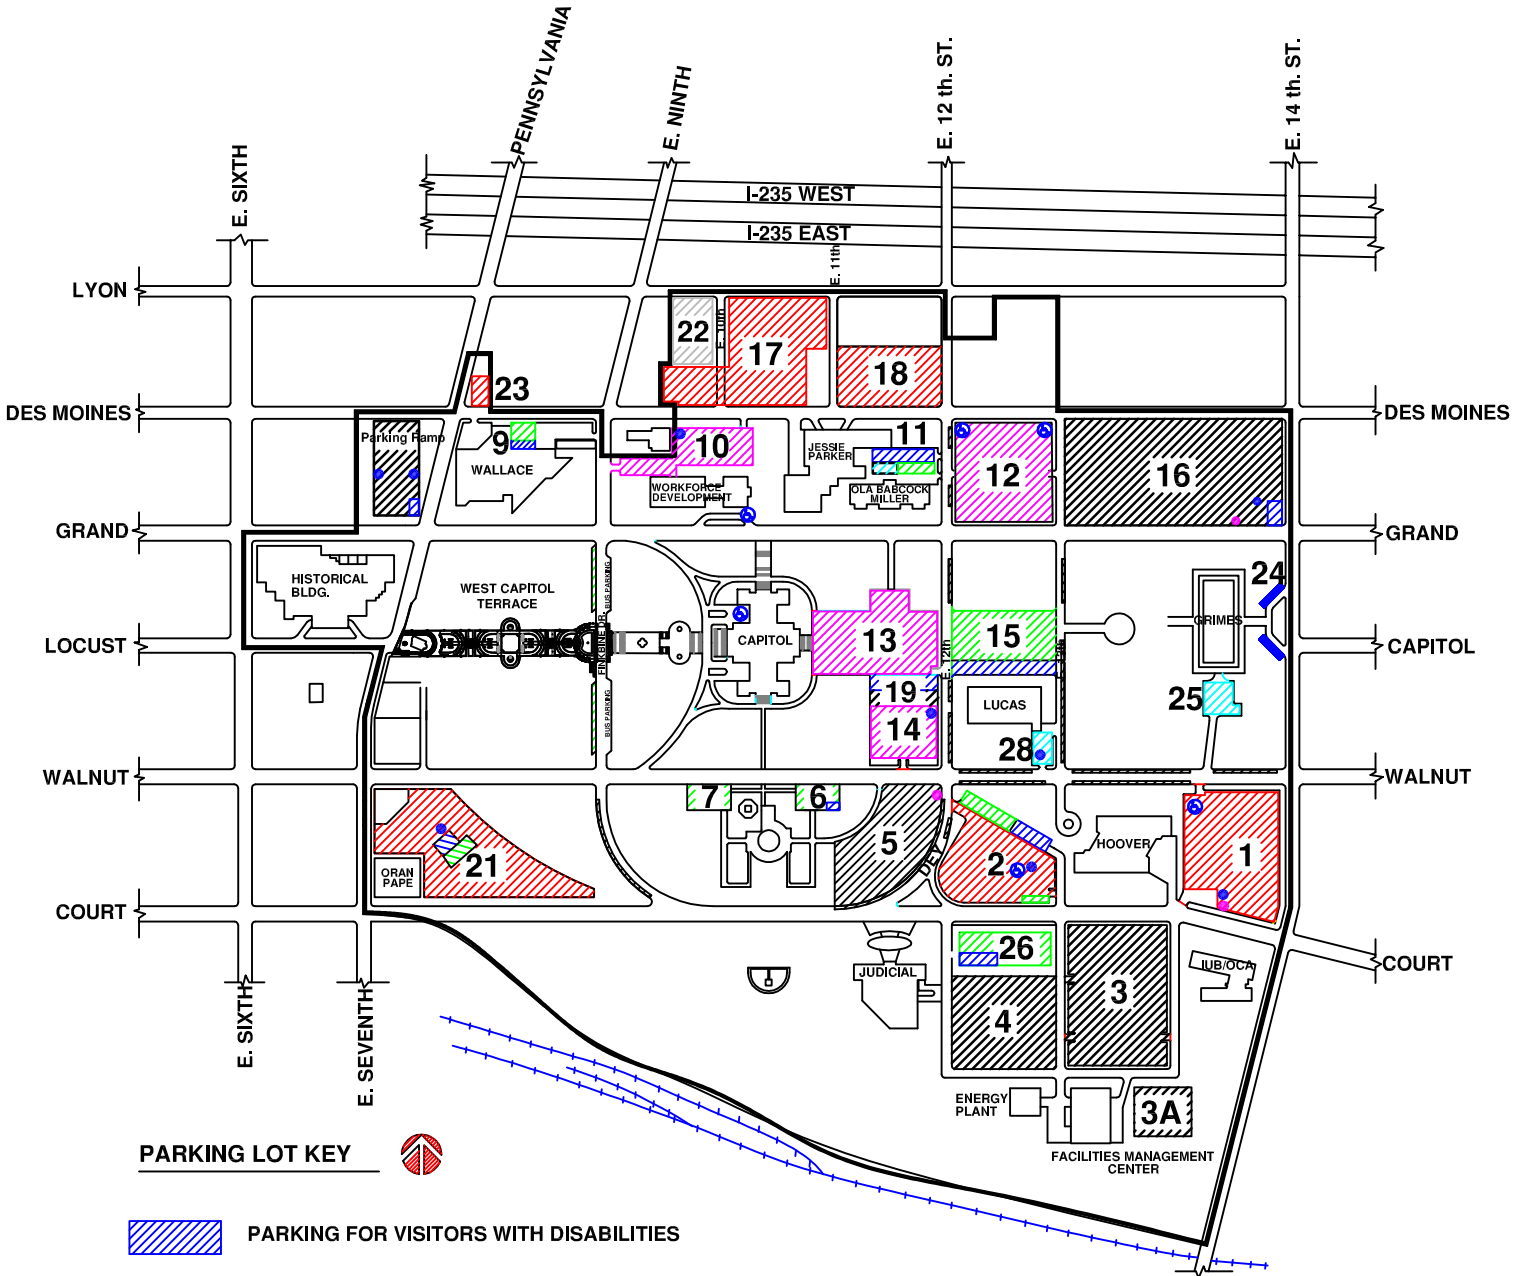

IOWA CAPITOL COMPLEX

ADDITIONAL ACCESSIBLE PARKING IS ALSO LOCATED IN EMPLOYEE AND VISITOR LOTS.
 UPDATED SEPTEMBER 8, 2017