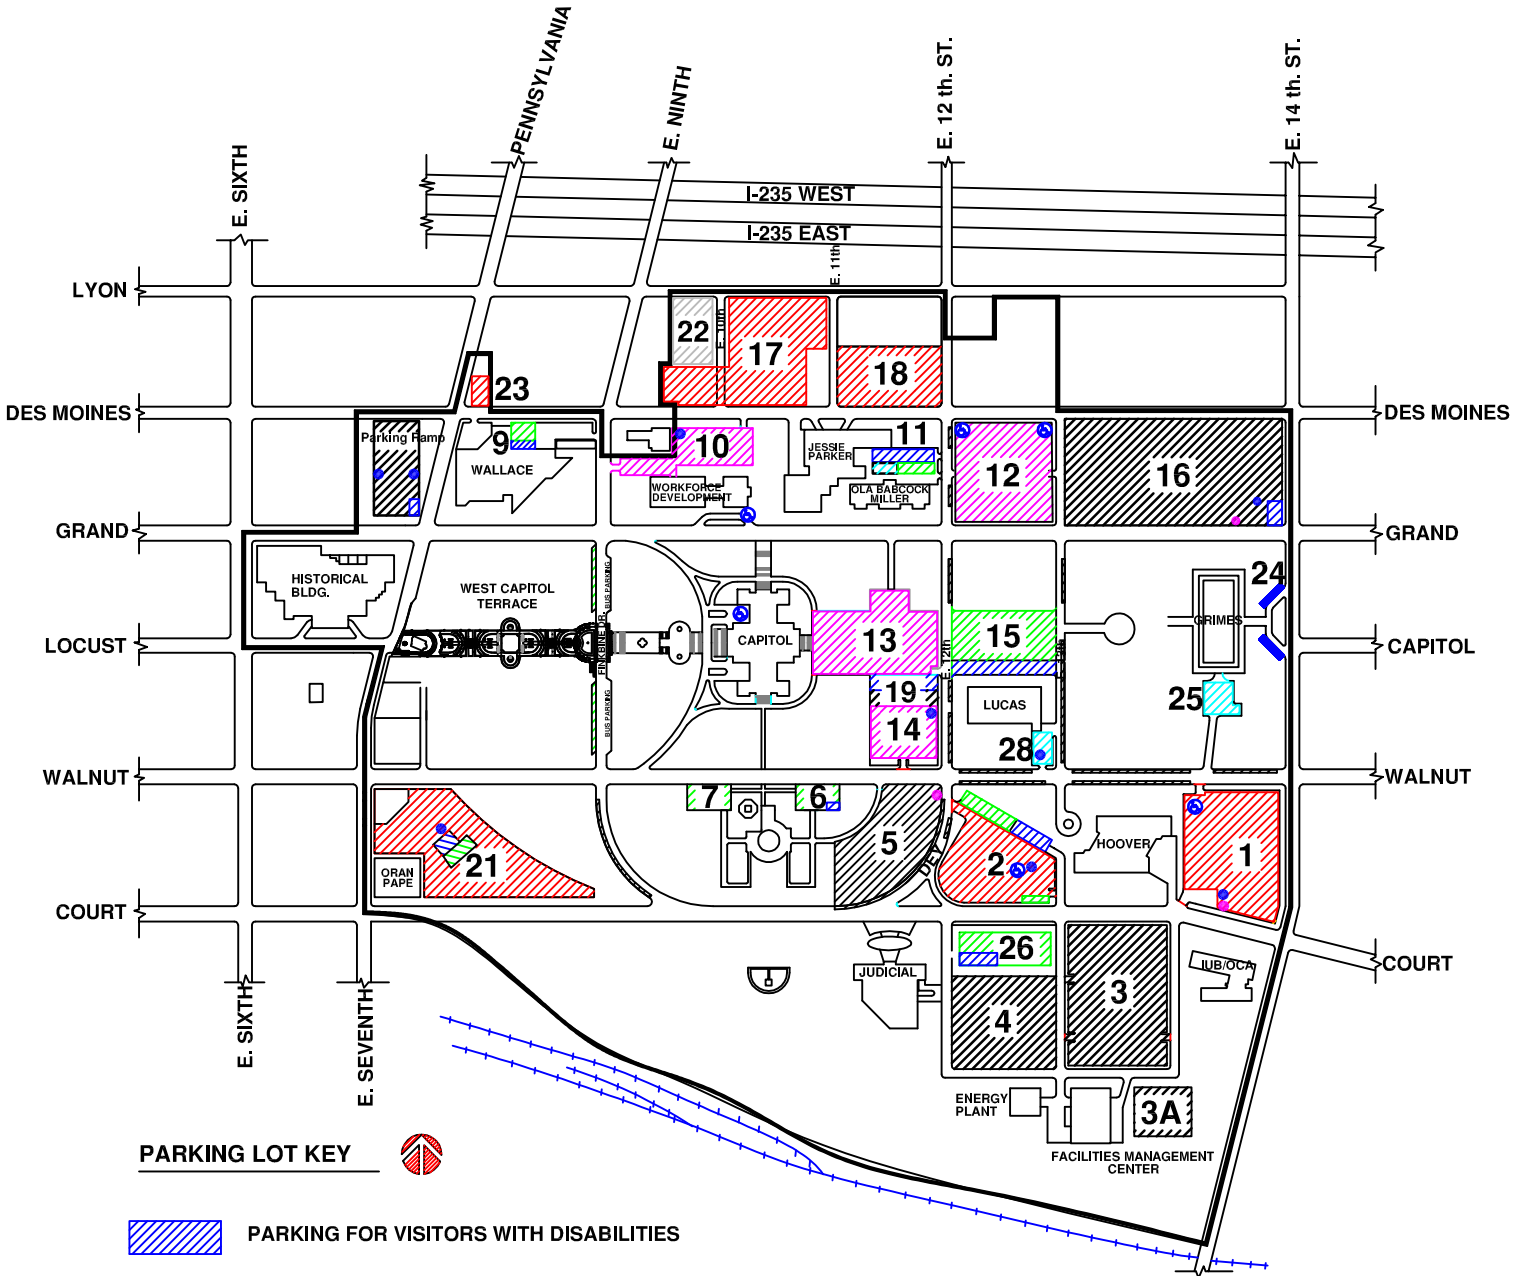

IOWA CAPITOL COMPLEX

PARKING LOT KEY

-  PARKING FOR VISITORS WITH DISABILITIES
-  VISITOR PARKING
-  RESERVED / SERVICE PARKING
-  CONTRACTOR PARKING
-  EMPLOYEE ONLY
-  RESERVED EMPLOYEE
-  EMPLOYEE AND VISITOR PARKING
-  STREET PARKING (PLEASE OBSERVE POSTED HOURS FOR NO PARKING)
-  CARPOOL/RIDESHARE VEHICLE SPACES
-  MOTORCYCLE SPACES
-  PARKING FOR EMPLOYEES WITH DISABILITIES

ADDITIONAL ACCESSIBLE PARKING IS ALSO LOCATED IN EMPLOYEE AND VISITOR LOTS.
 UPDATED SEPTEMBER 8, 2017